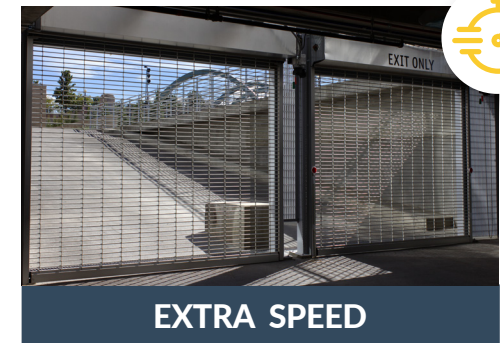

## SECURITY GRILLE

*Perfect for service window openings, schools, malls, restaurants, healthcare settings & more.*

Headroom: 24"  
Speed: 6-9"/sec up & down  
Warranty/Cycles: 2 yr/50,000 cycles  
Max Width: 40' Max Height: 20'  
Material/Finish: Aluminum, Stainless Steel, (Mill, Clear, Bronze & Black anodized)  
Open Area: 76%  
Pattern: Same visual as 300 grille  
Electronic AutoLock: No  
WindLoad: No  
Springs: Yes  
SmartController: no

## TRUCYCLE™ SECURITY GRILLE

*Ideal for high traffic & parking applications when high cycle life is non-negotiable.*

Headroom: 23"  
Speed: 6-9"/sec up & down  
**✓ Warranty/Cycles: 3 yr/300,000 cycles**  
Max Width: 30'4" Max Height: 19'  
Material / Finish: Aluminum, (Mill, Clear, Bronze & Black anodized)  
Open Area: 76%  
Pattern: Same visual as 300 grille  
Electronic AutoLock: No  
WindLoad: No  
Springs: No  
SmartController: APEX Core™

## EXTREME® 300 SERIES GRILLE

*Operates 3 times faster than our standard grille. Ideal for parking garages, airports & high traffic openings.*

Headroom: 23"  
**✓ Speed: 12-24"/sec up & down**  
Warranty/Cycles: 2 yr/300,000 cycles  
Max Width: 30' Max Height: 16'  
Material / Finish: Aluminum, (Mill, Clear, Bronze & Black anodized)  
Open Area: 76%  
Pattern: Same visual as 300 grille  
Electronic AutoLock: Yes  
WindLoad: No  
Springs: No  
SmartController: APEX Pro™